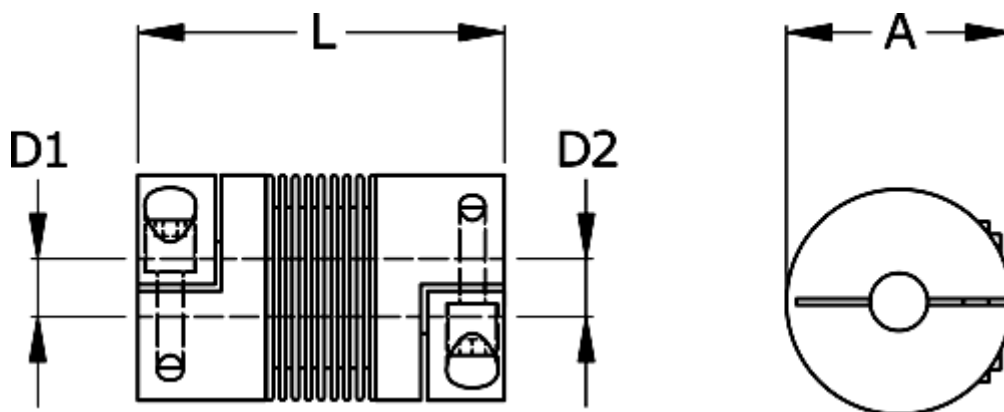

Data Sheet

Article number: 3330400300732525

Description: Bellow coupling type 4 size30
Length 73 mm, bore 25/25 mm

Measures

A	= 56
D1	= 25
D2	= 25
L	= 73
Nom. torque NM (Tkn)	= 30